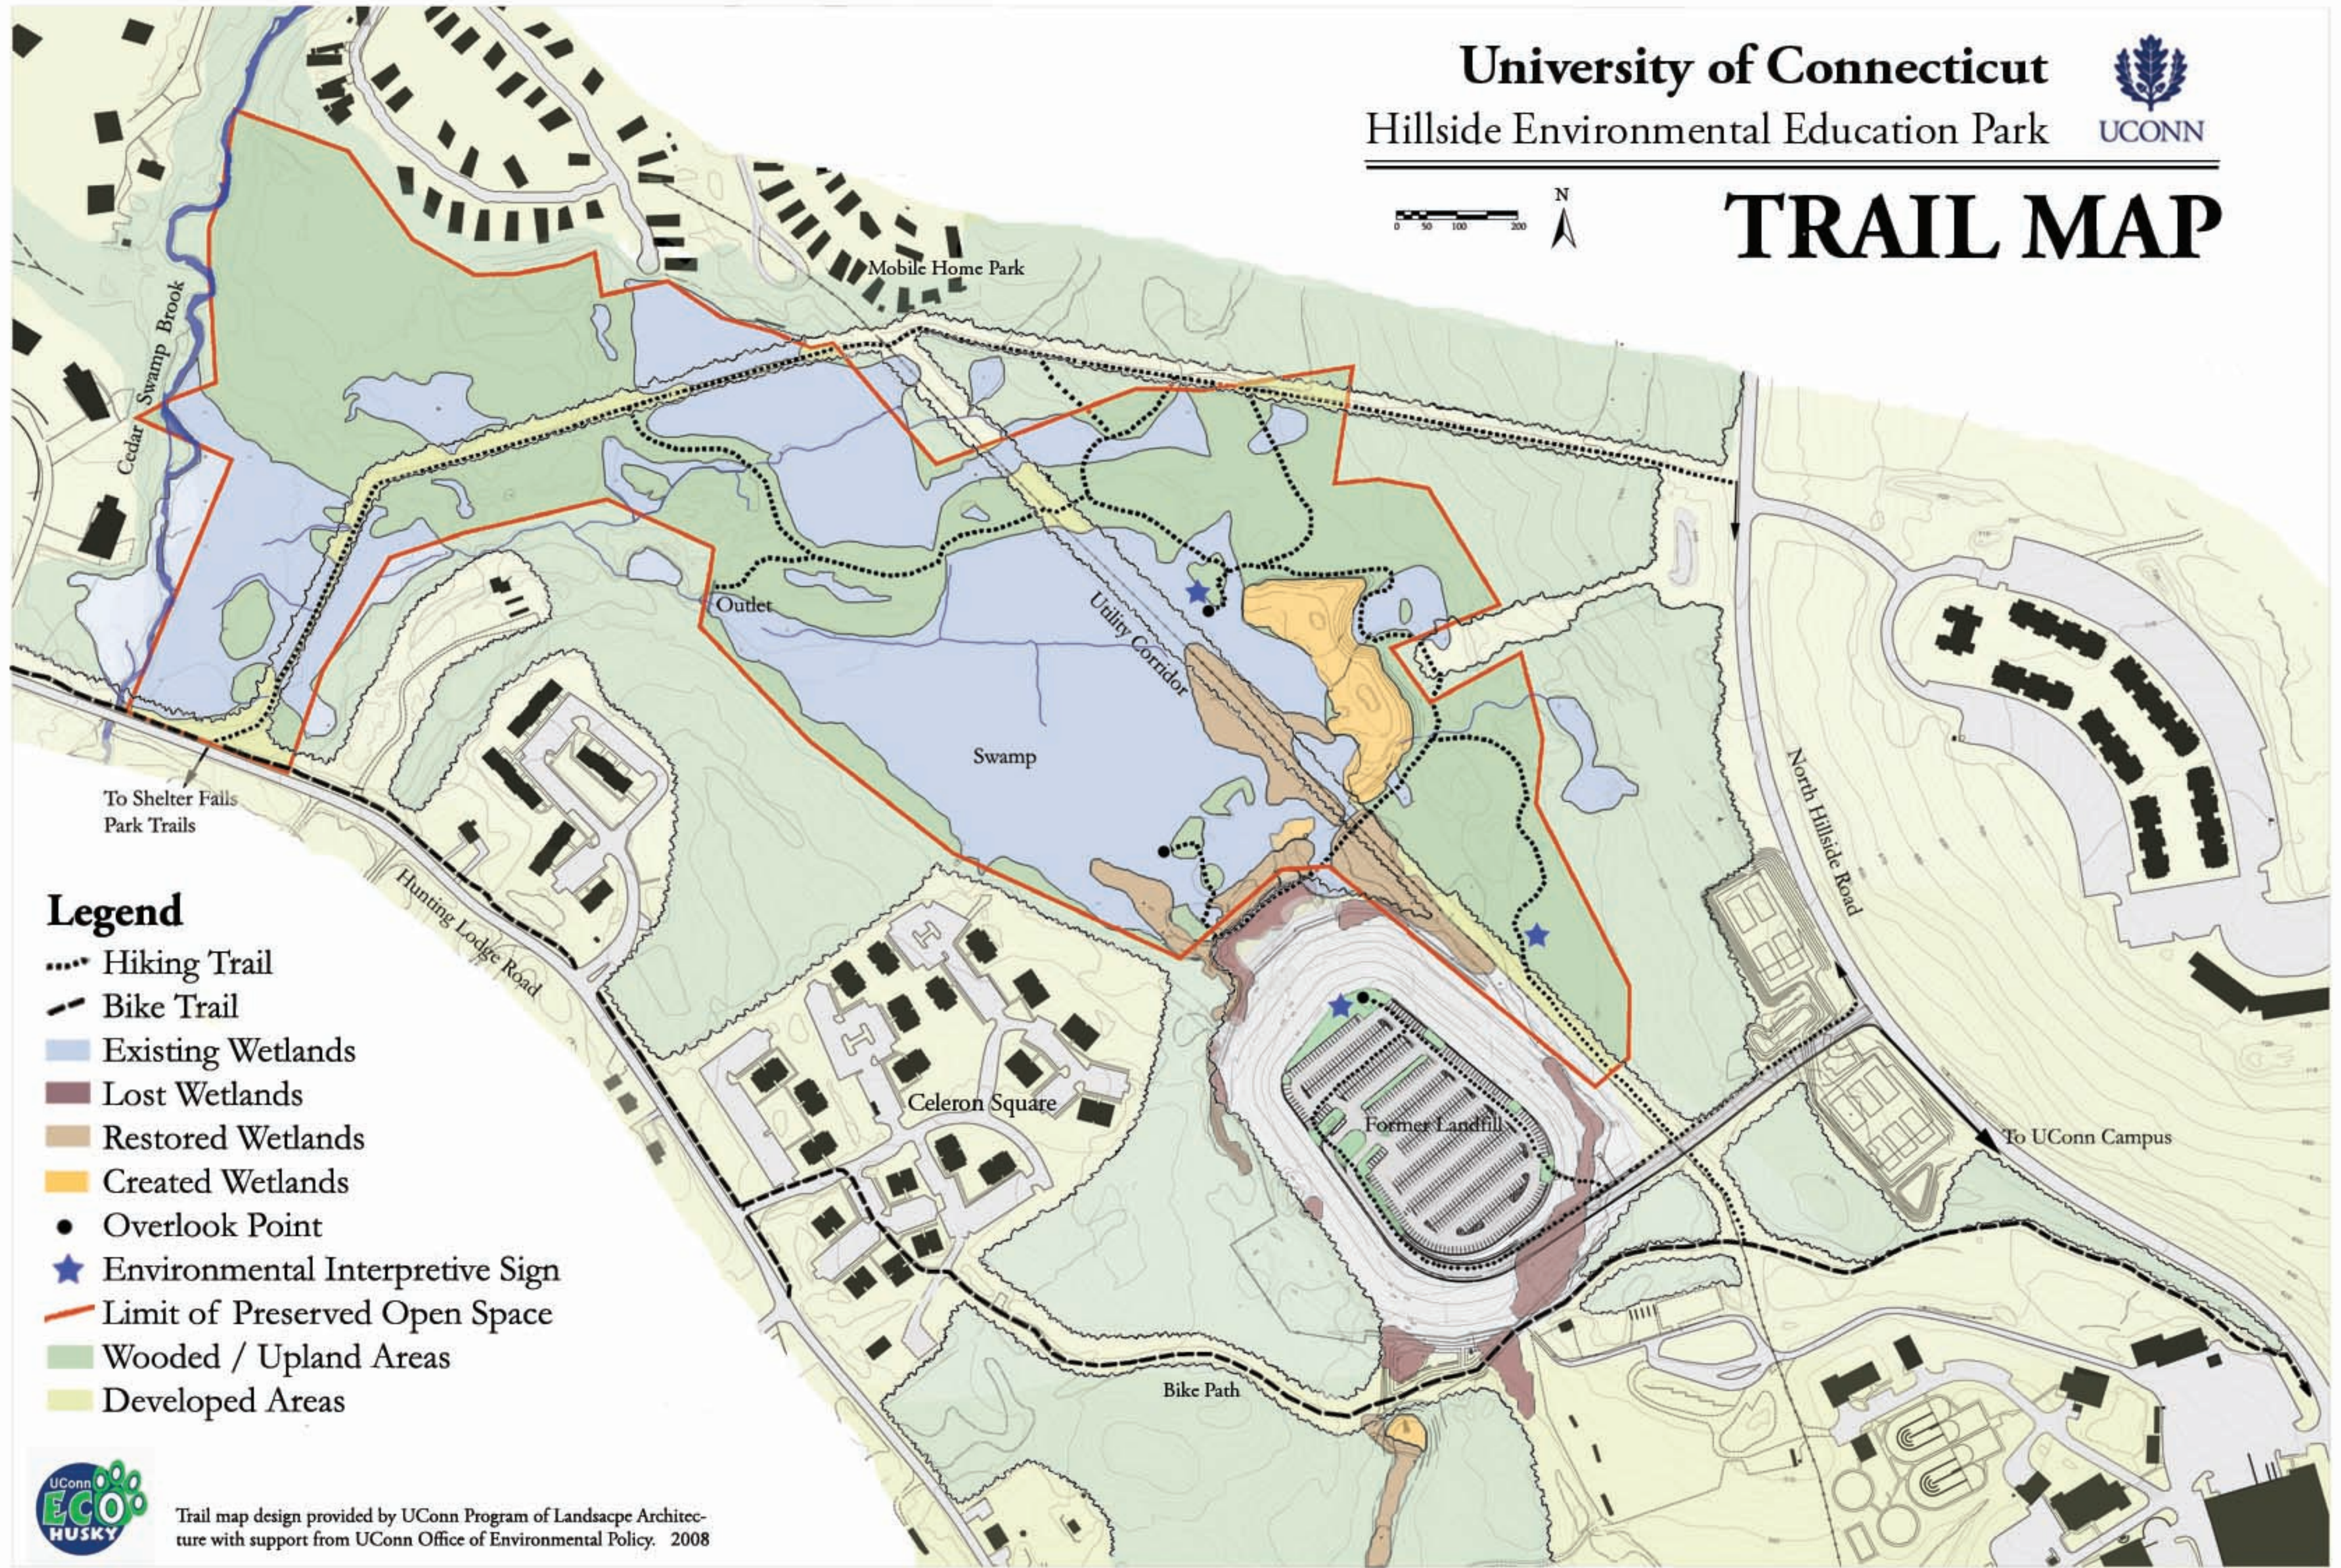

# TRAIL MAP

## Legend

- ..... Hiking Trail
- - - Bike Trail
- Existing Wetlands
- Lost Wetlands
- Restored Wetlands
- Created Wetlands
- Overlook Point
- ★ Environmental Interpretive Sign
- Limit of Preserved Open Space
- Wooded / Upland Areas
- Developed Areas